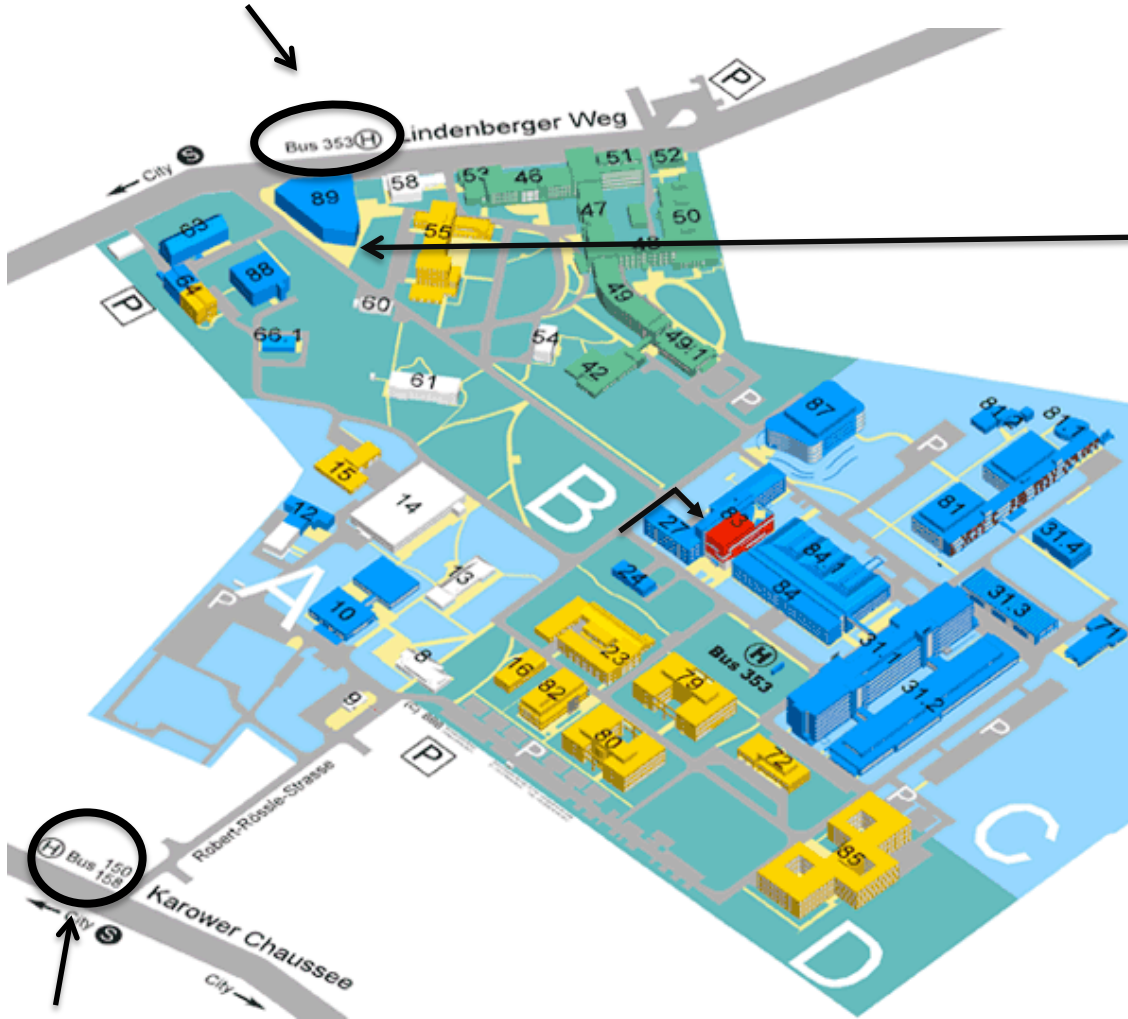

MDC Campus Map

Nearest bus station „Lindenberger Weg“, Bus 353

House B89 – ERC

We are located on the 2nd floor!

Bus station Karower Chaussee, Bus 150 and 158